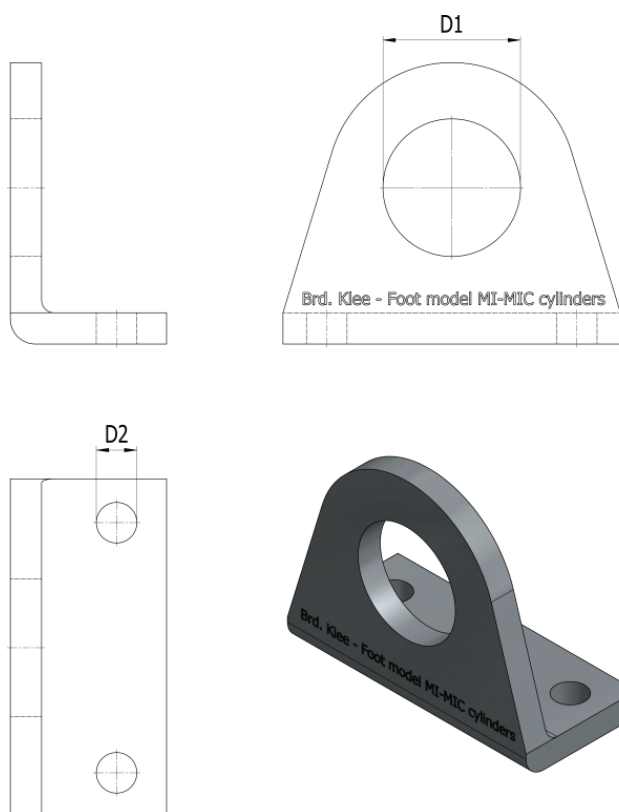

# Data Sheet

Article number: 58FMI20LB

Description: Foot bracket for ISO cylinder  
ø 20-25

## Measures

D1 = 22

D2 = 6.5

For Cylinder = ø 20-25